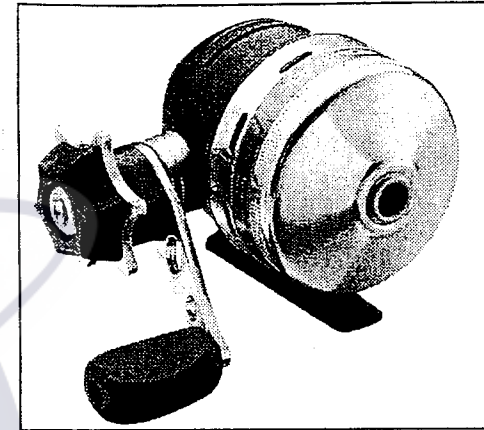

Attention:
Pure Fishing Reel Service Dept.
1900 18th Street
Spirit Lake, Iowa 51360
1-877-508-3474

Abu Garcia®

abumatic 211

Key #	PART NAME	PART NO.
1	Body	1068000
3	Pinion Bushing	1068253
4	Pinion	1068255
5	Main Shaft	1068256
6	Main Shaft Spring	1068257
7	Drive Gear	51218
8	Drive Gear Washer	51219
9	Drive Gear Bushing (2)	51221
10	Drive Gear Holder (2)	1068454
11	Drive Gear Holder Washer (2)	51226
12	Graphite Foot	1068001
13	Thumb Button	51228
14	Foot Screw (3)	1068002
15	Spool	1068003
16	Spool Clip	1068004
17	Pick-up Housing Ass'y	1068005
18	Pick-up Arm Spring (2)	1068006
20	Pick-up Housing Nut	1068007
21	One-way Clutch Bearing	51240
22	Crank Arm Holder Ass'y	51241
26	Click Piston Spring	51242
27	Click Piston	51243
28	Front Drag Washer	51244
29	Crank Mtg. Stem	51245
30	Click Ratchet	51246